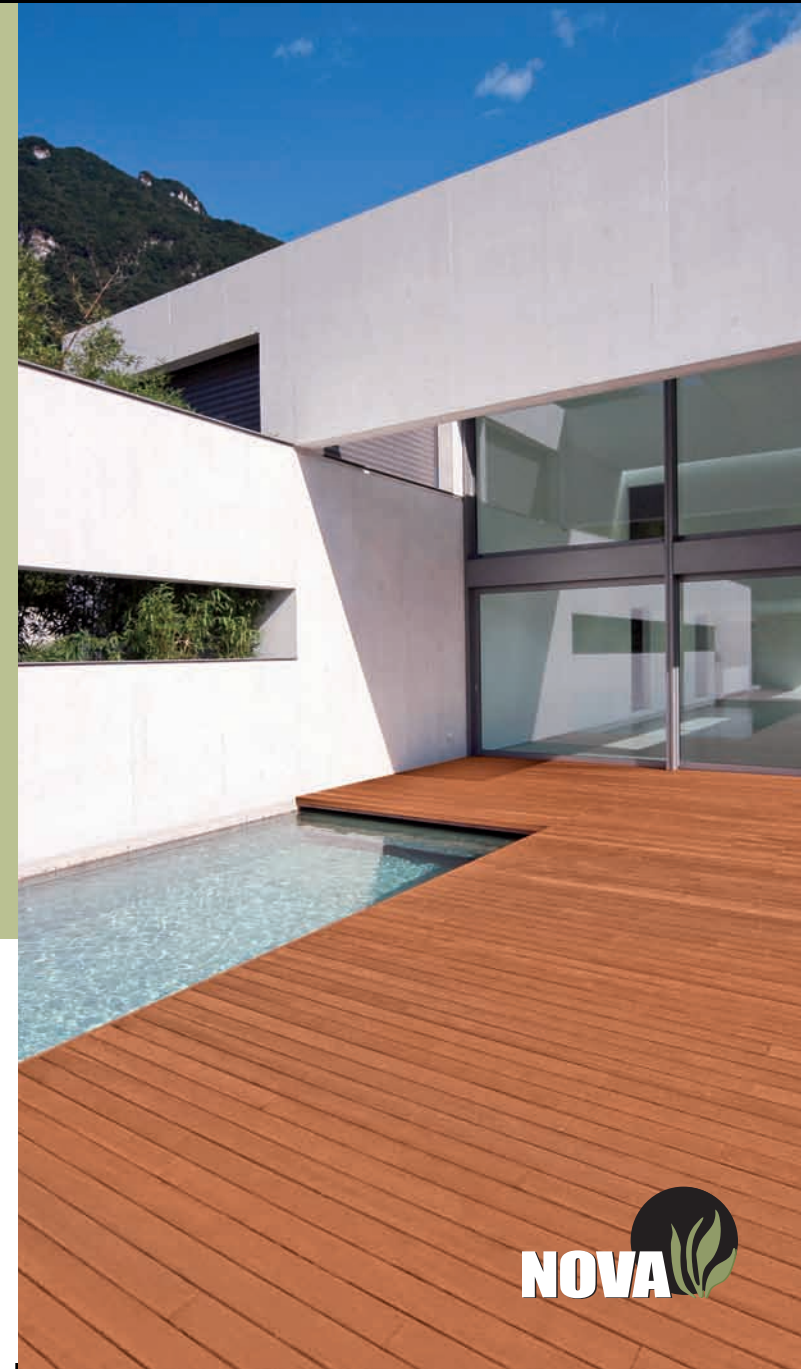

Excellent Durability

25 Year Warranty

NOVAUSAWOOD.COM

Batu

DECKING

Natural Beauty and Durability

Fine landscape architecture demands the highest quality materials. With rich natural beauty and legendary durability, Nova Batu Decking is a great choice for exterior decking applications.

Batu (also known as Membatu, Selangan Batu or Red Balau) is known for its hardness, beauty and natural durability. Professional builders and do-it-yourselfers alike enjoy working with Nova Batu Decking because of its high quality and consistency.